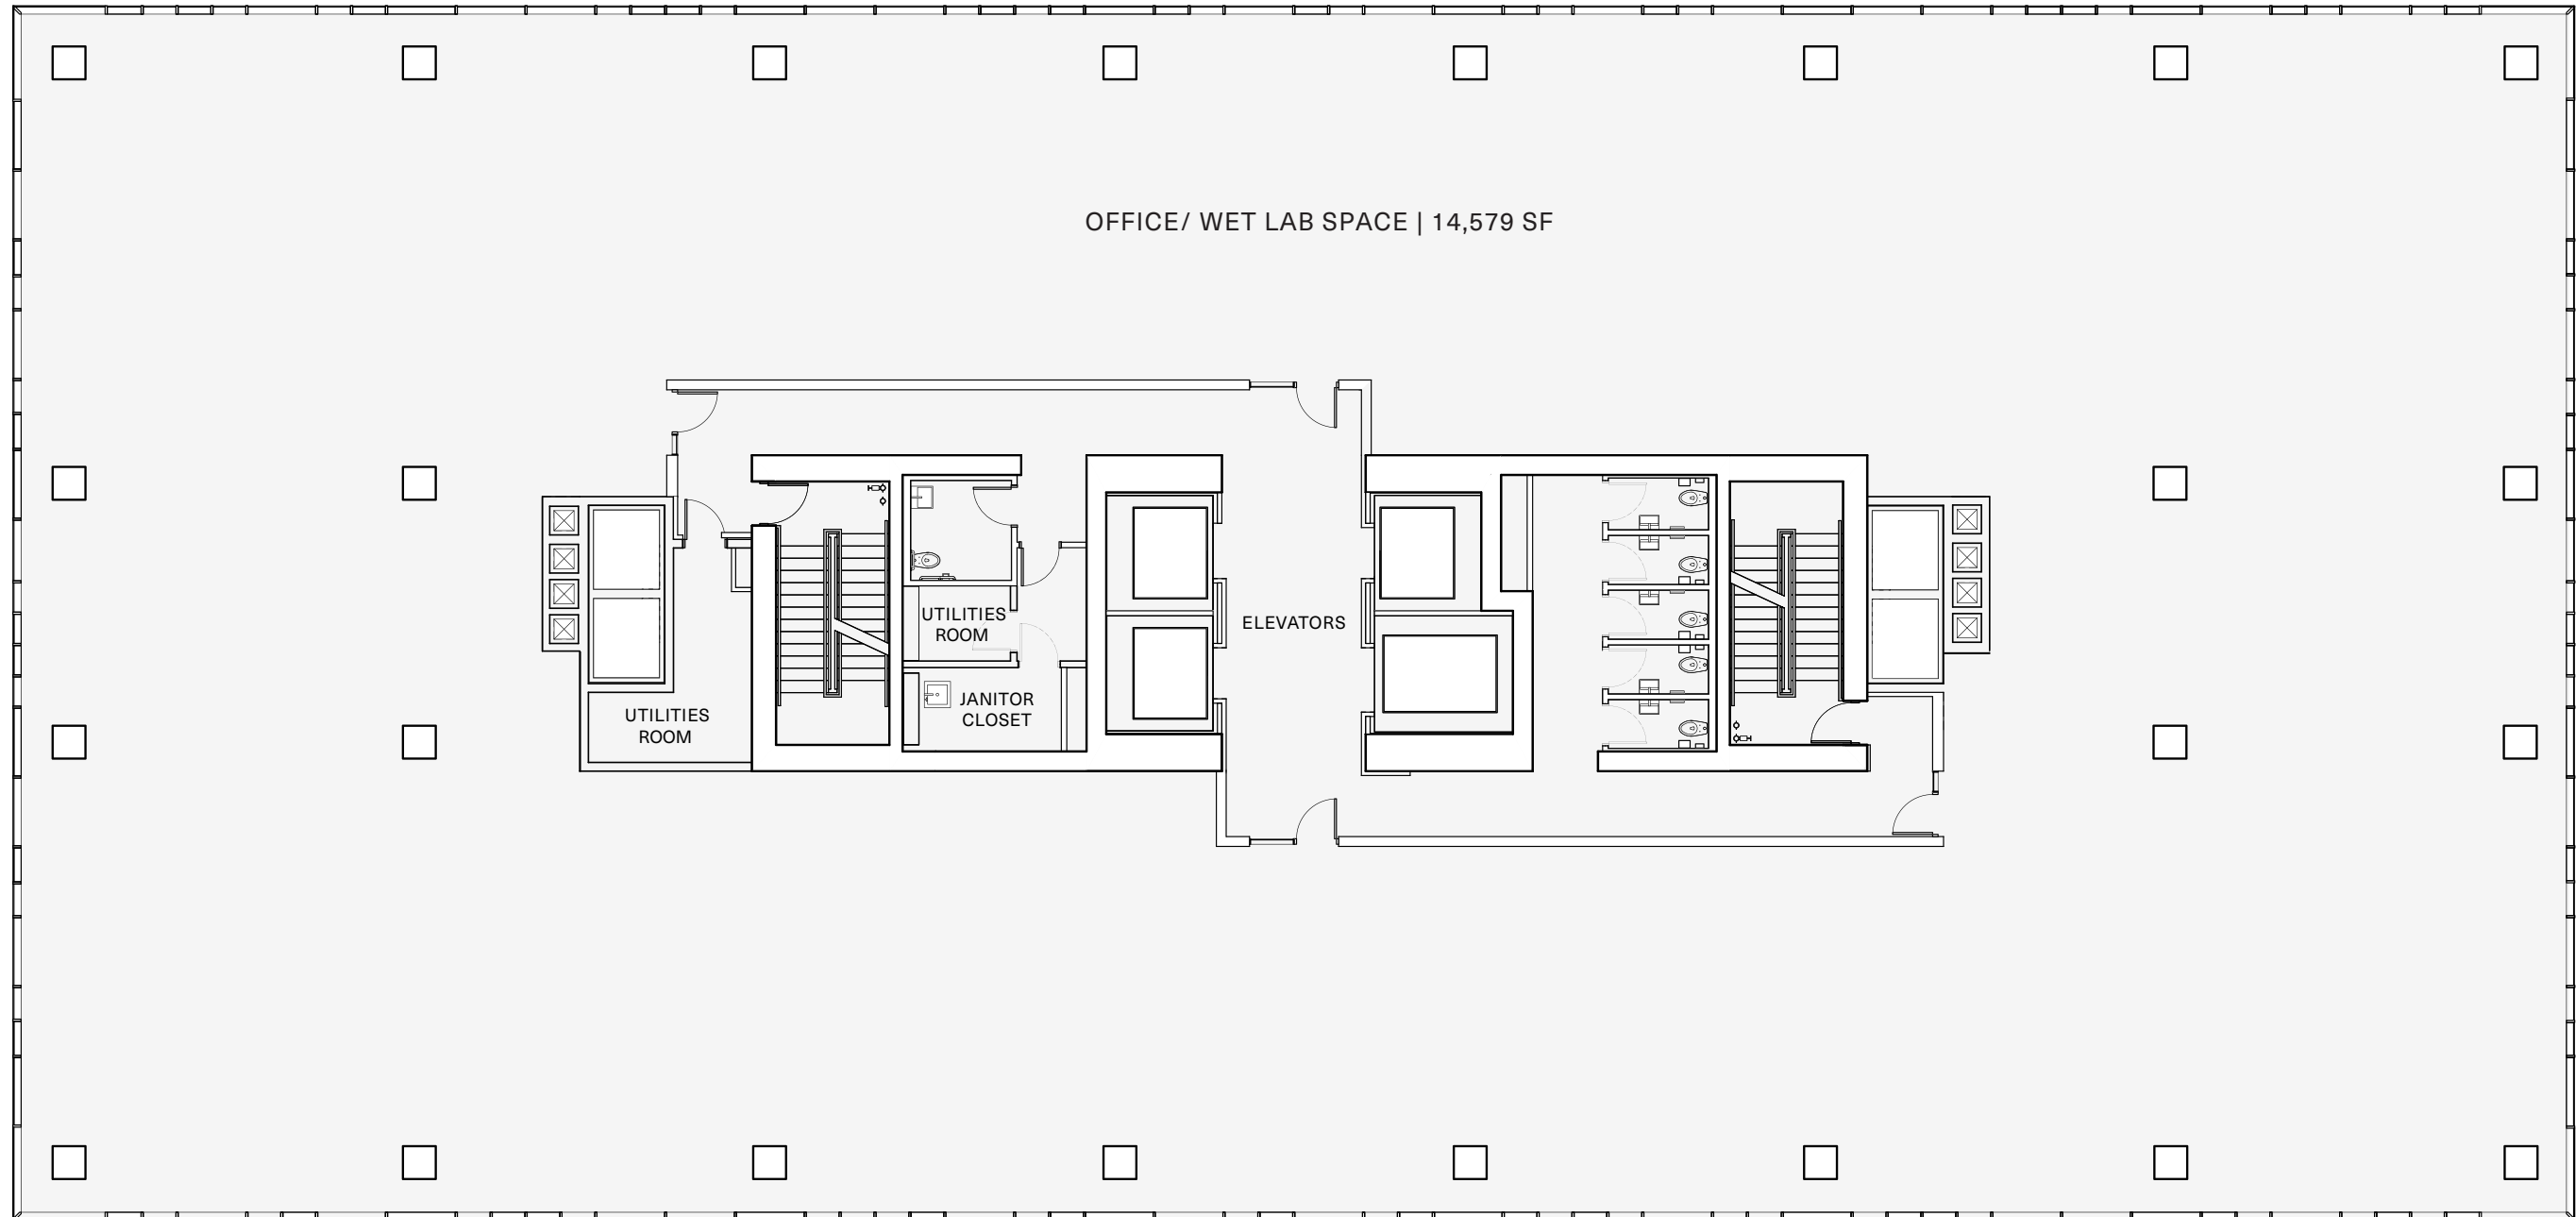

TEF4

UBC Tech
District

Floor 10

17,786 SF

Dimension, size and specifications are approximate and subject to change without notice.