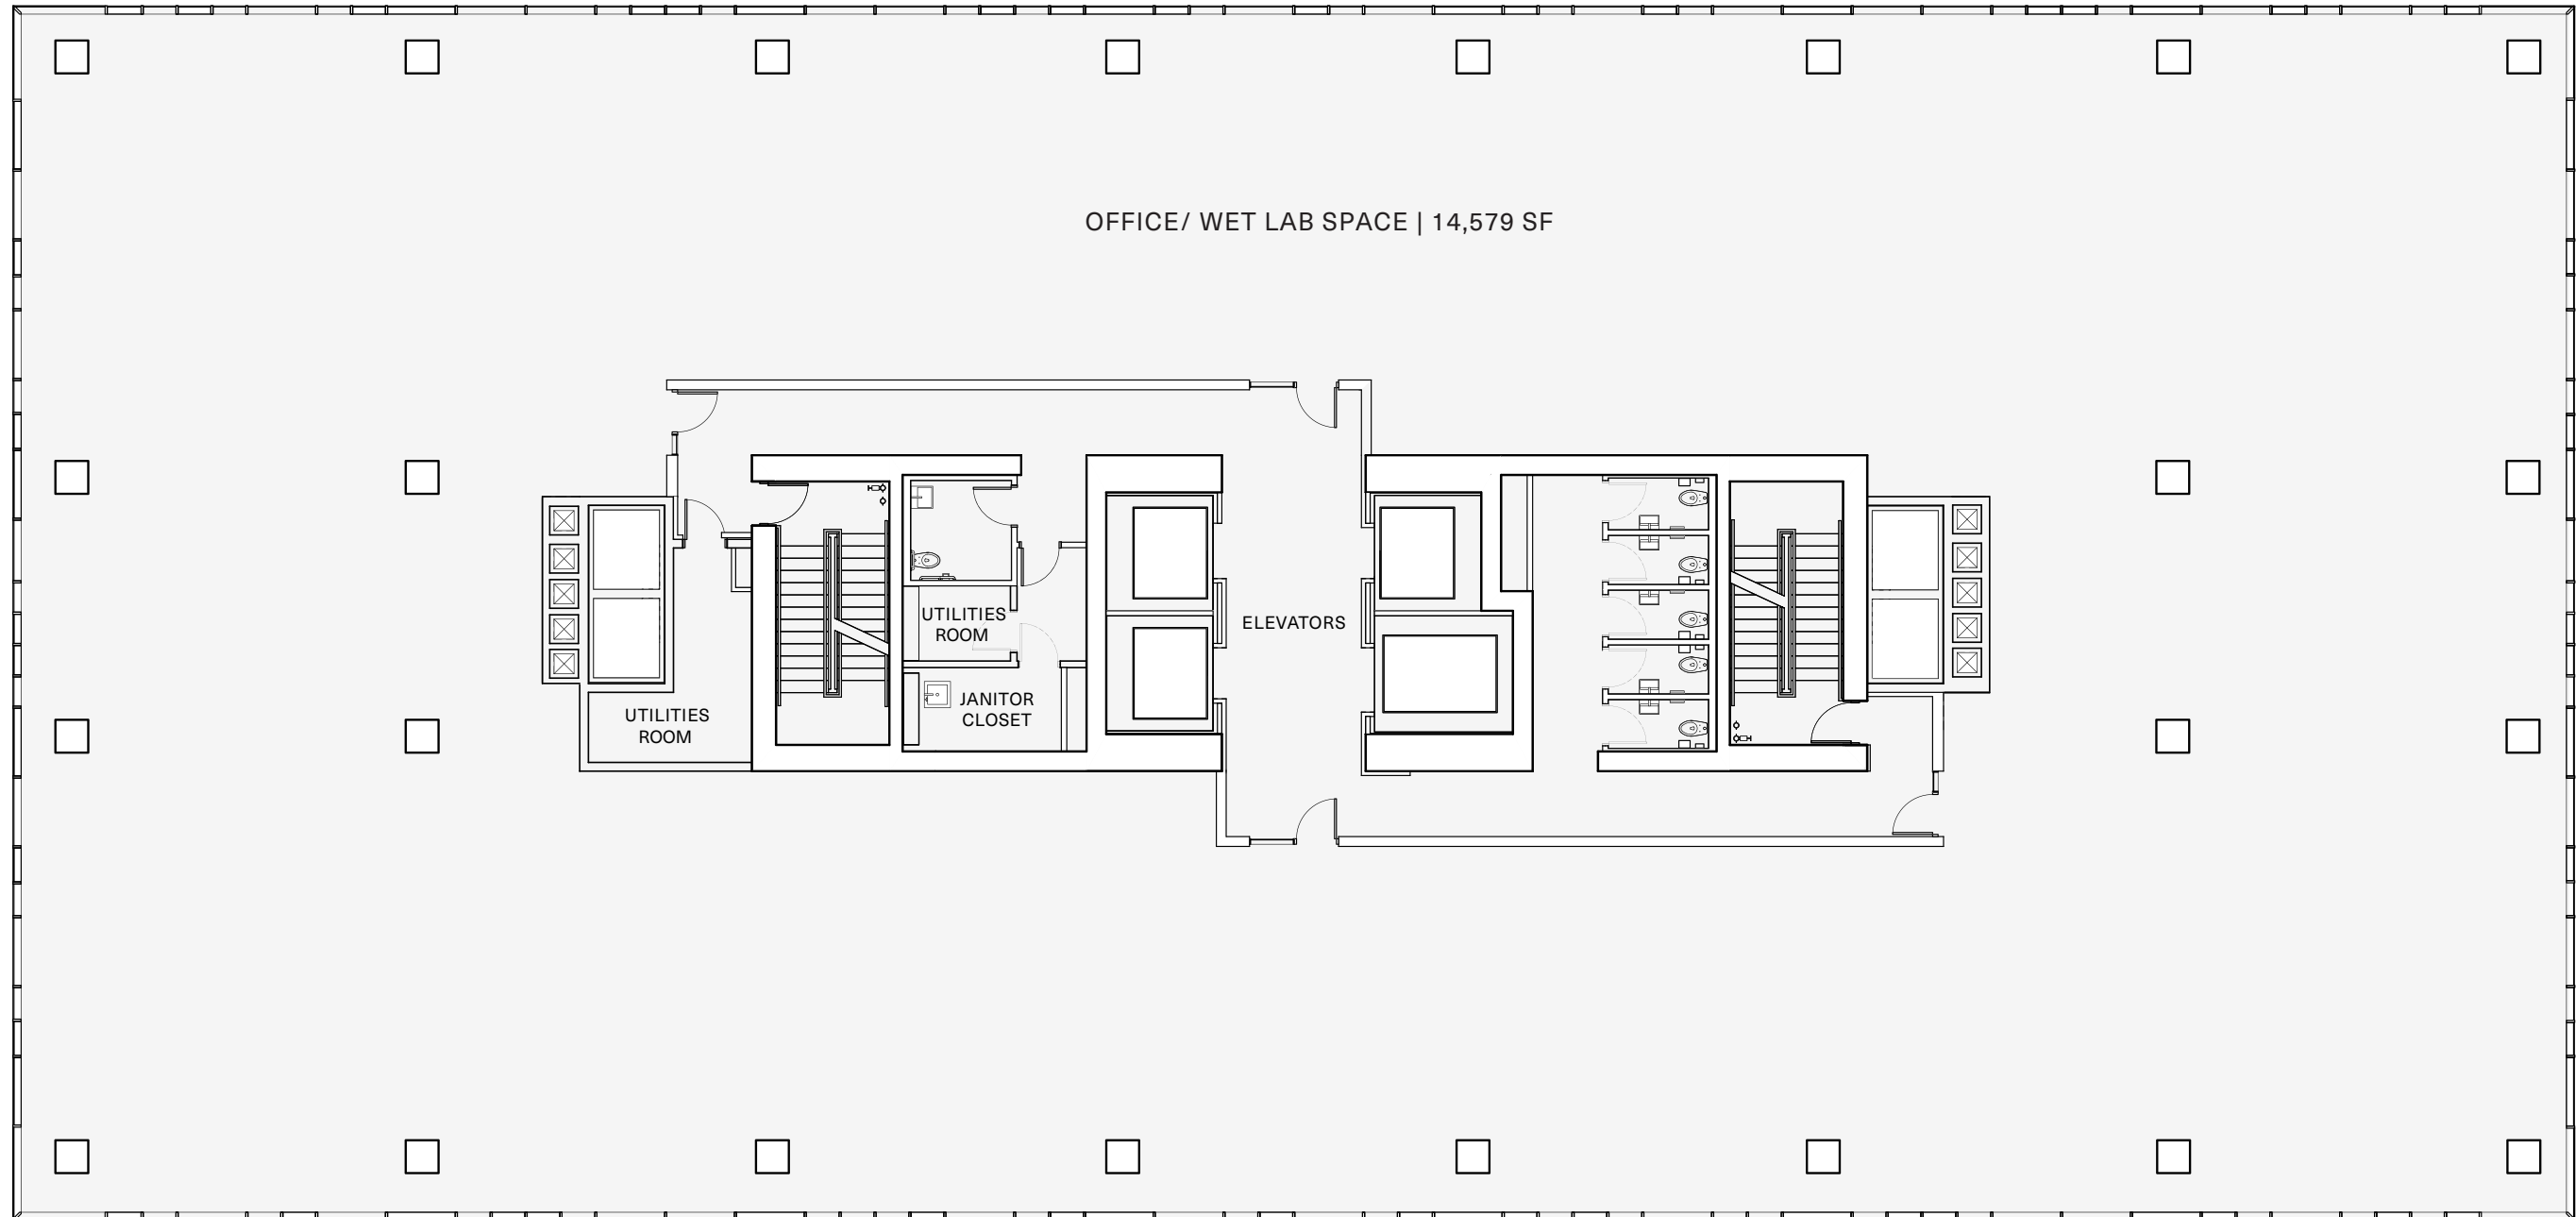

TEF4

UBC Tech
District

Floor 11

17,786 SF

Dimension, size and specifications are approximate and subject to change without notice.