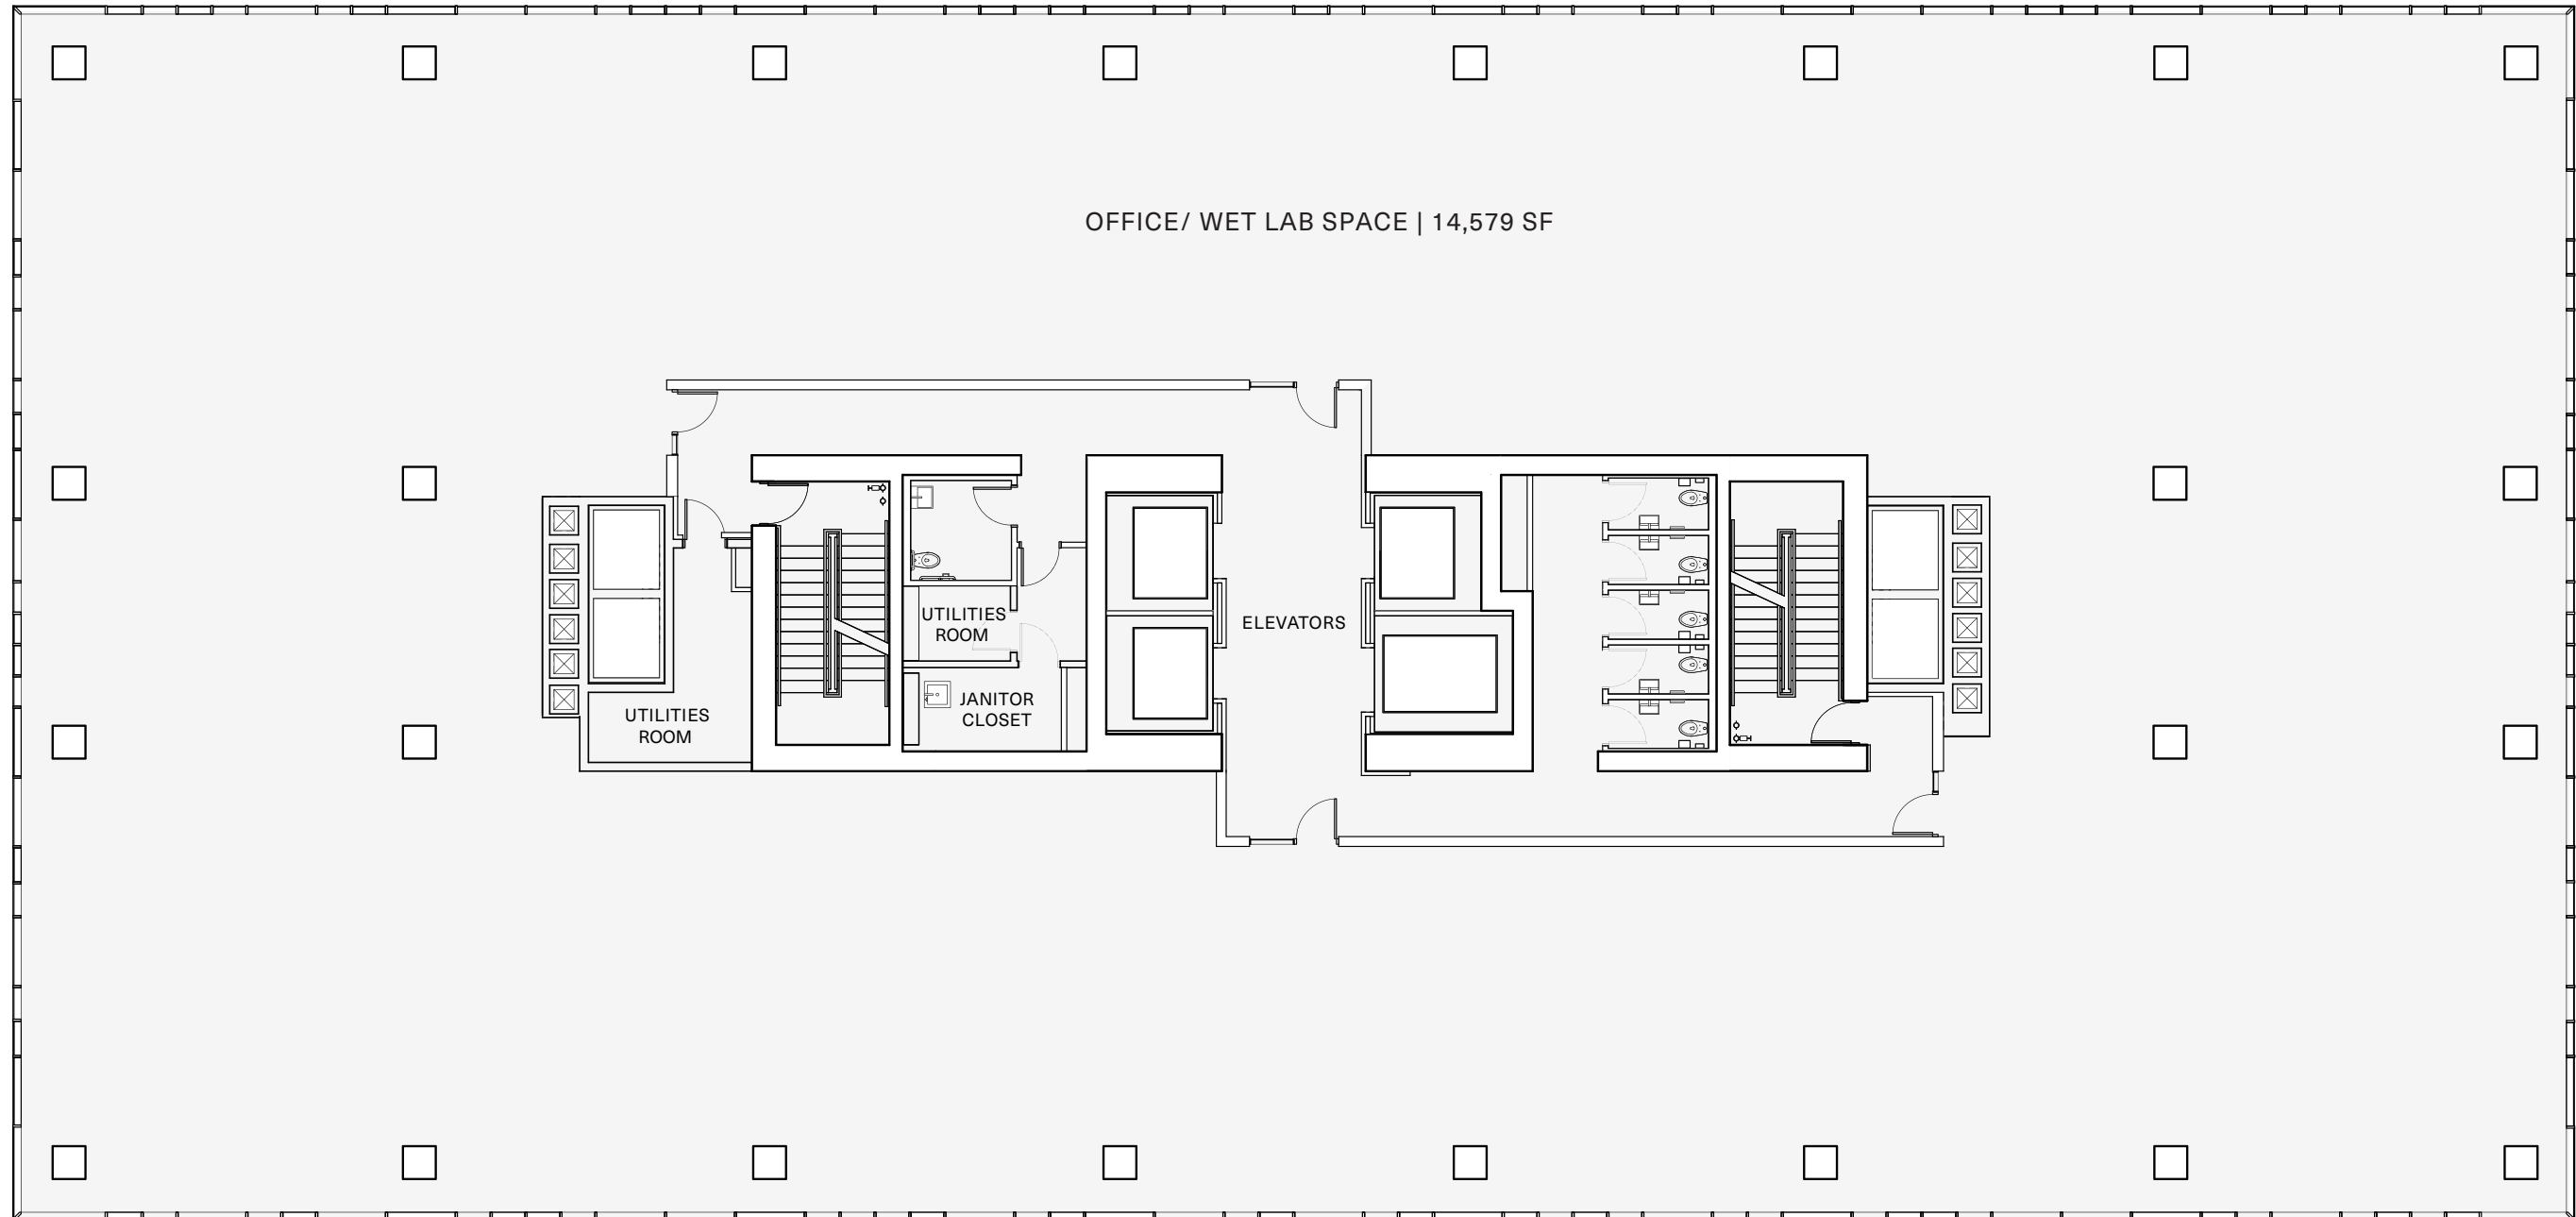

**TEF4**

UBC Tech  
District

**Floor 12**

17,786 SF

Dimension, size and specifications are approximate and subject to change without notice.