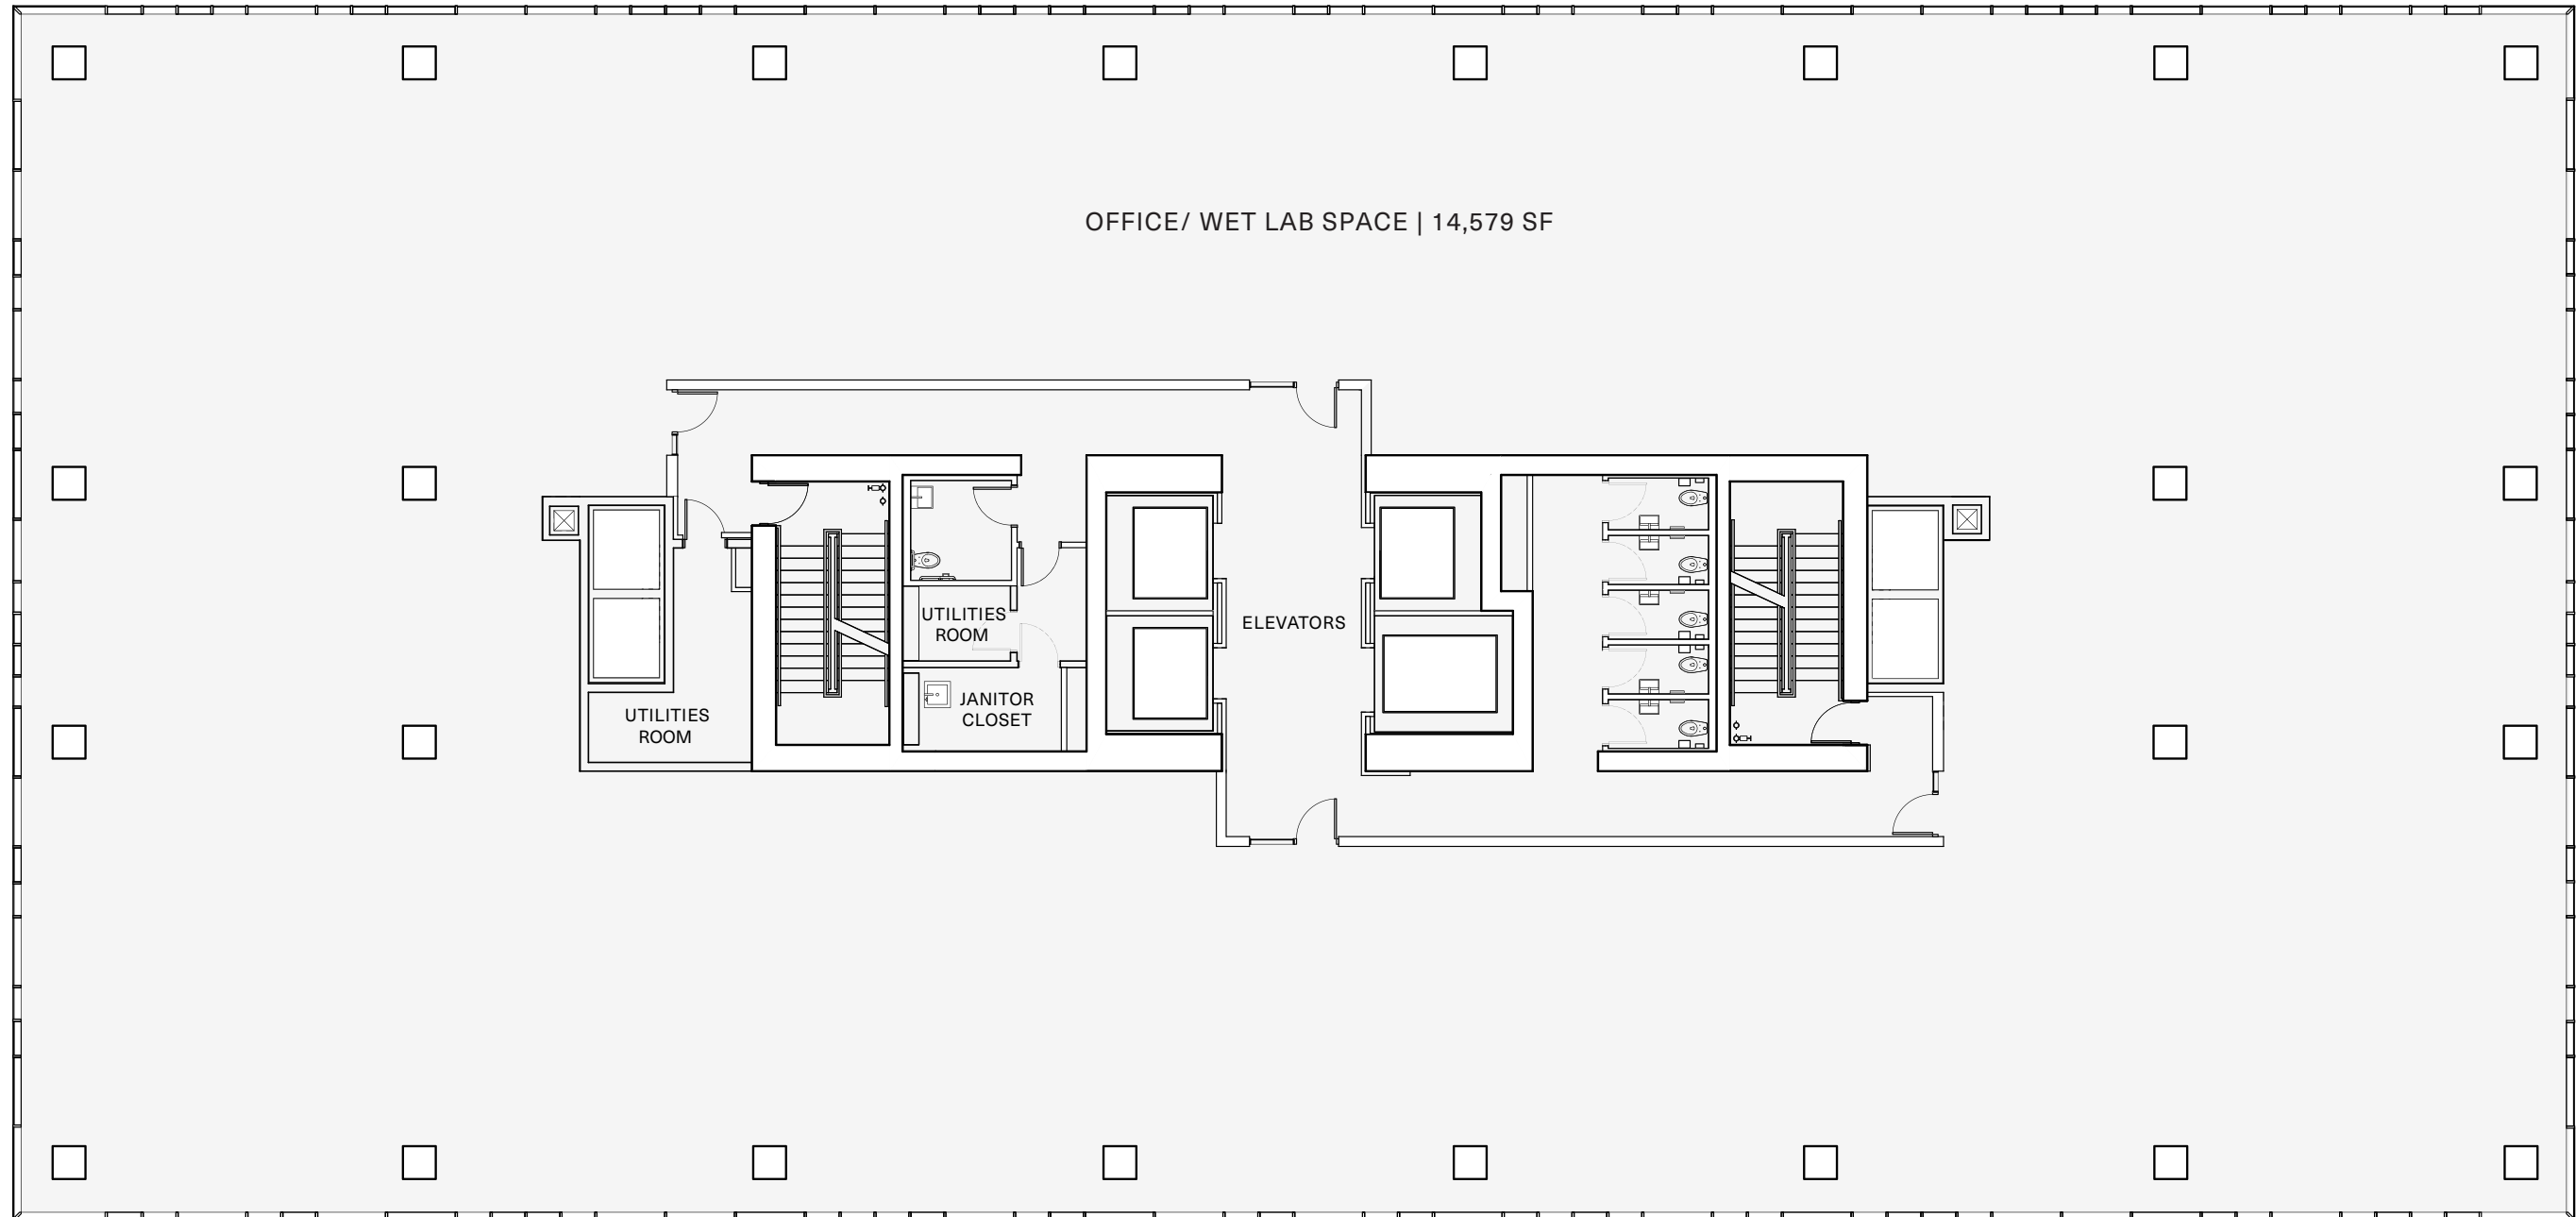

**TEF4**

UBC Tech  
District

**Floor 7**

17,786 SF

Dimension, size and specifications are approximate and subject to change without notice.