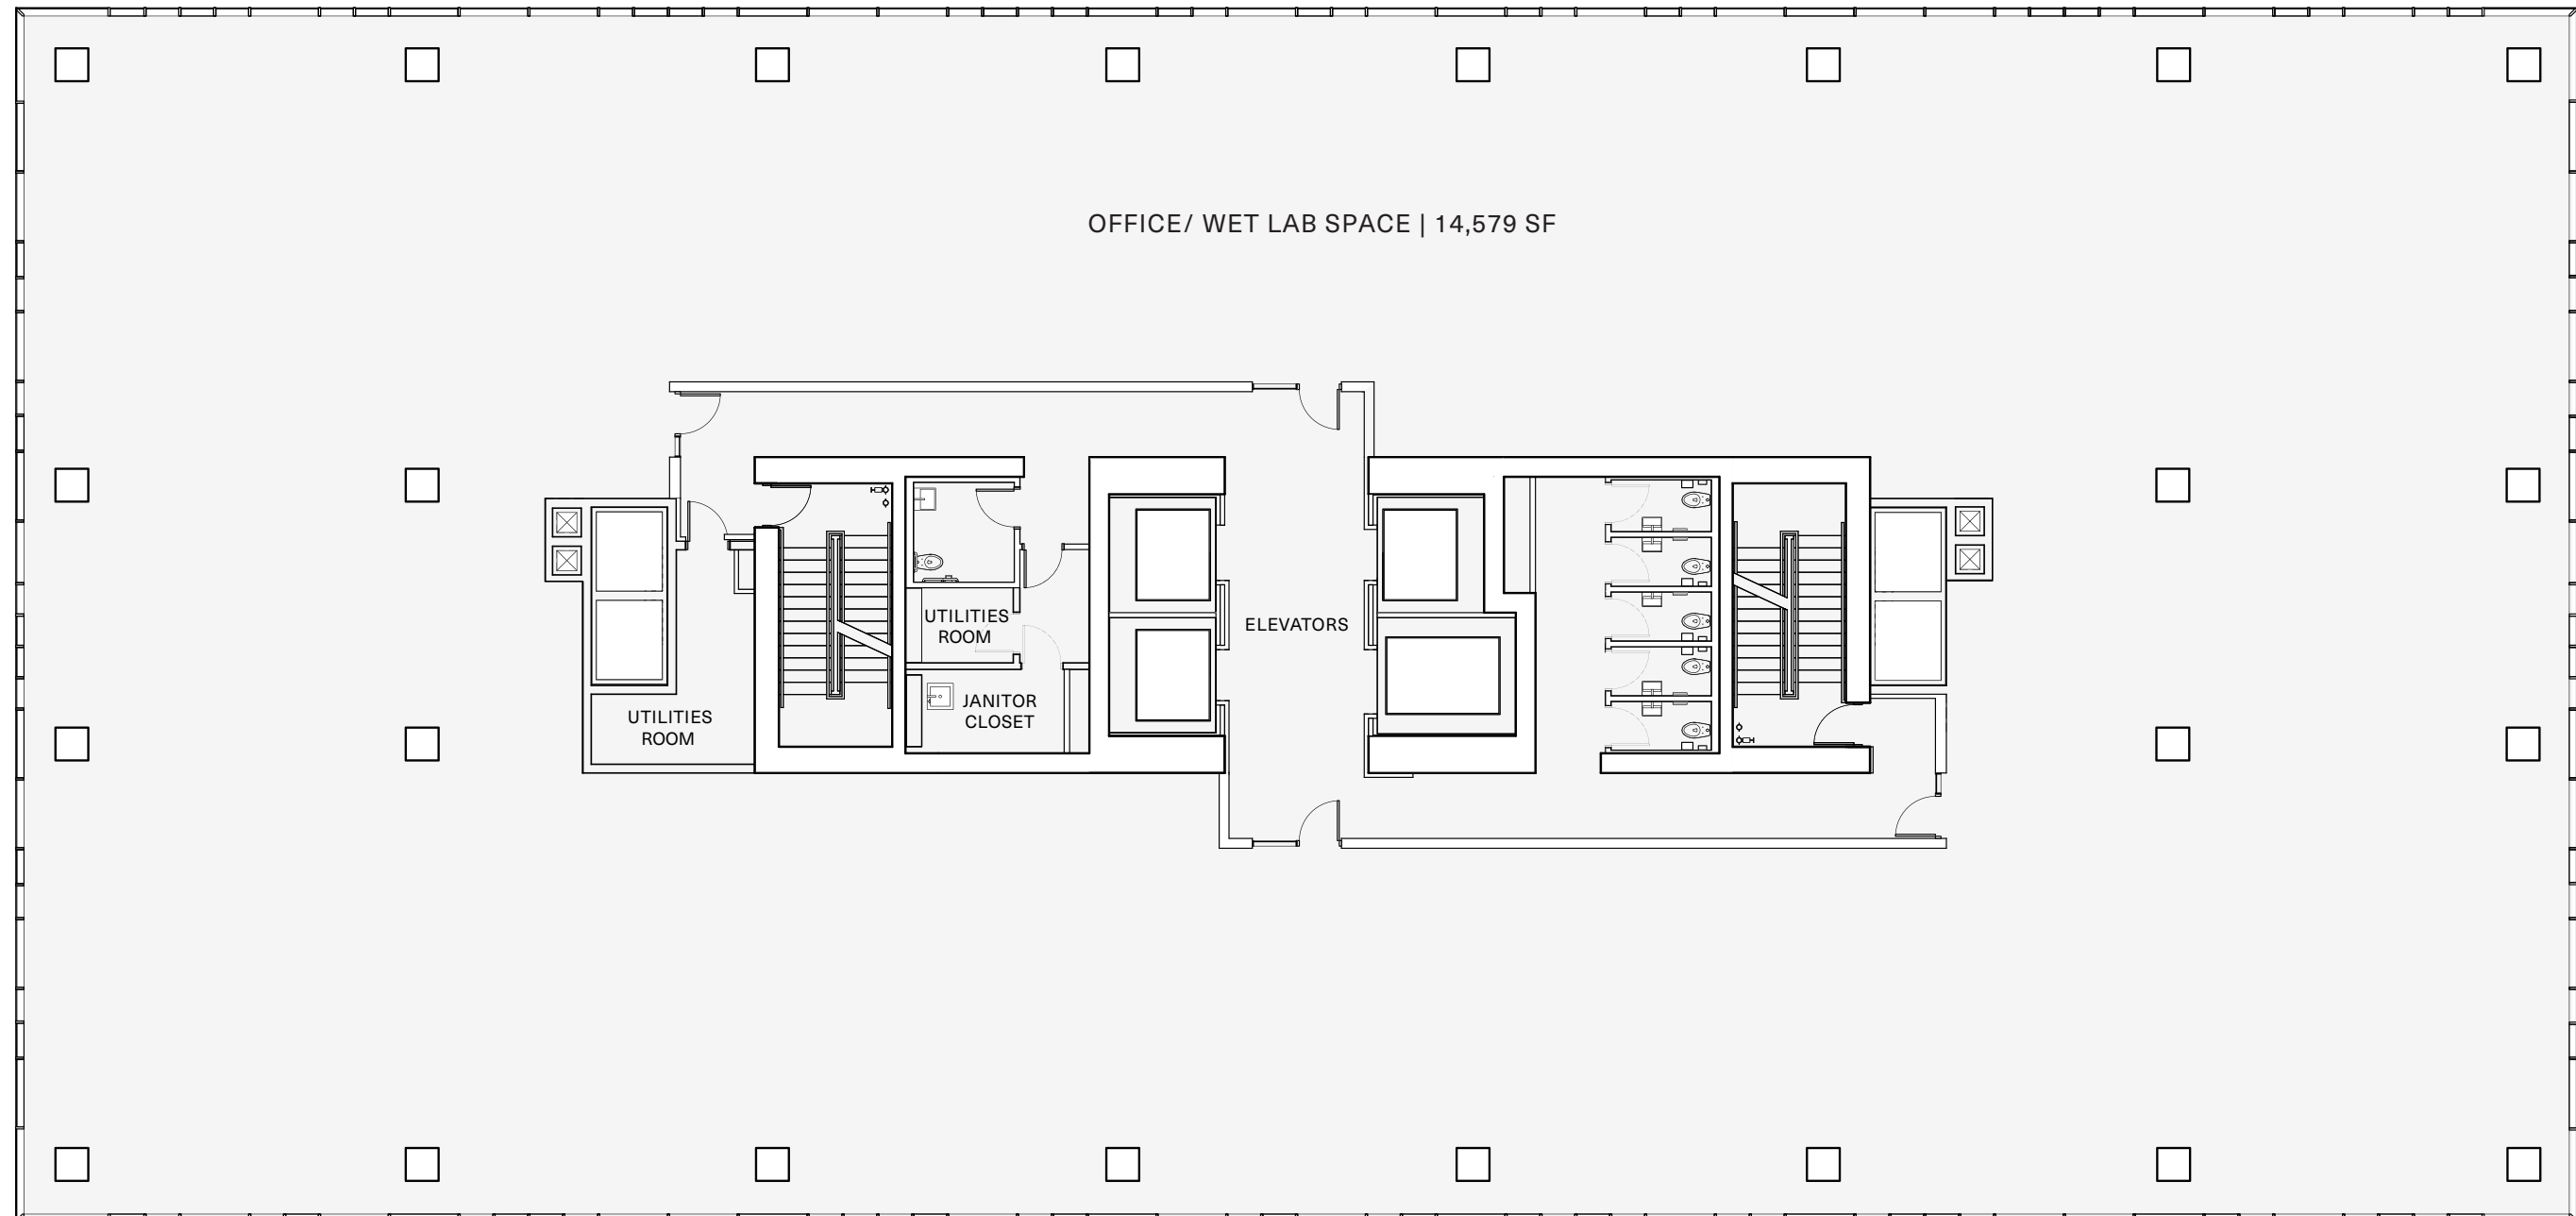

TEF4

UBC Tech
District

Floor 8

17,786 SF

Dimension, size and specifications are approximate and subject to change without notice.