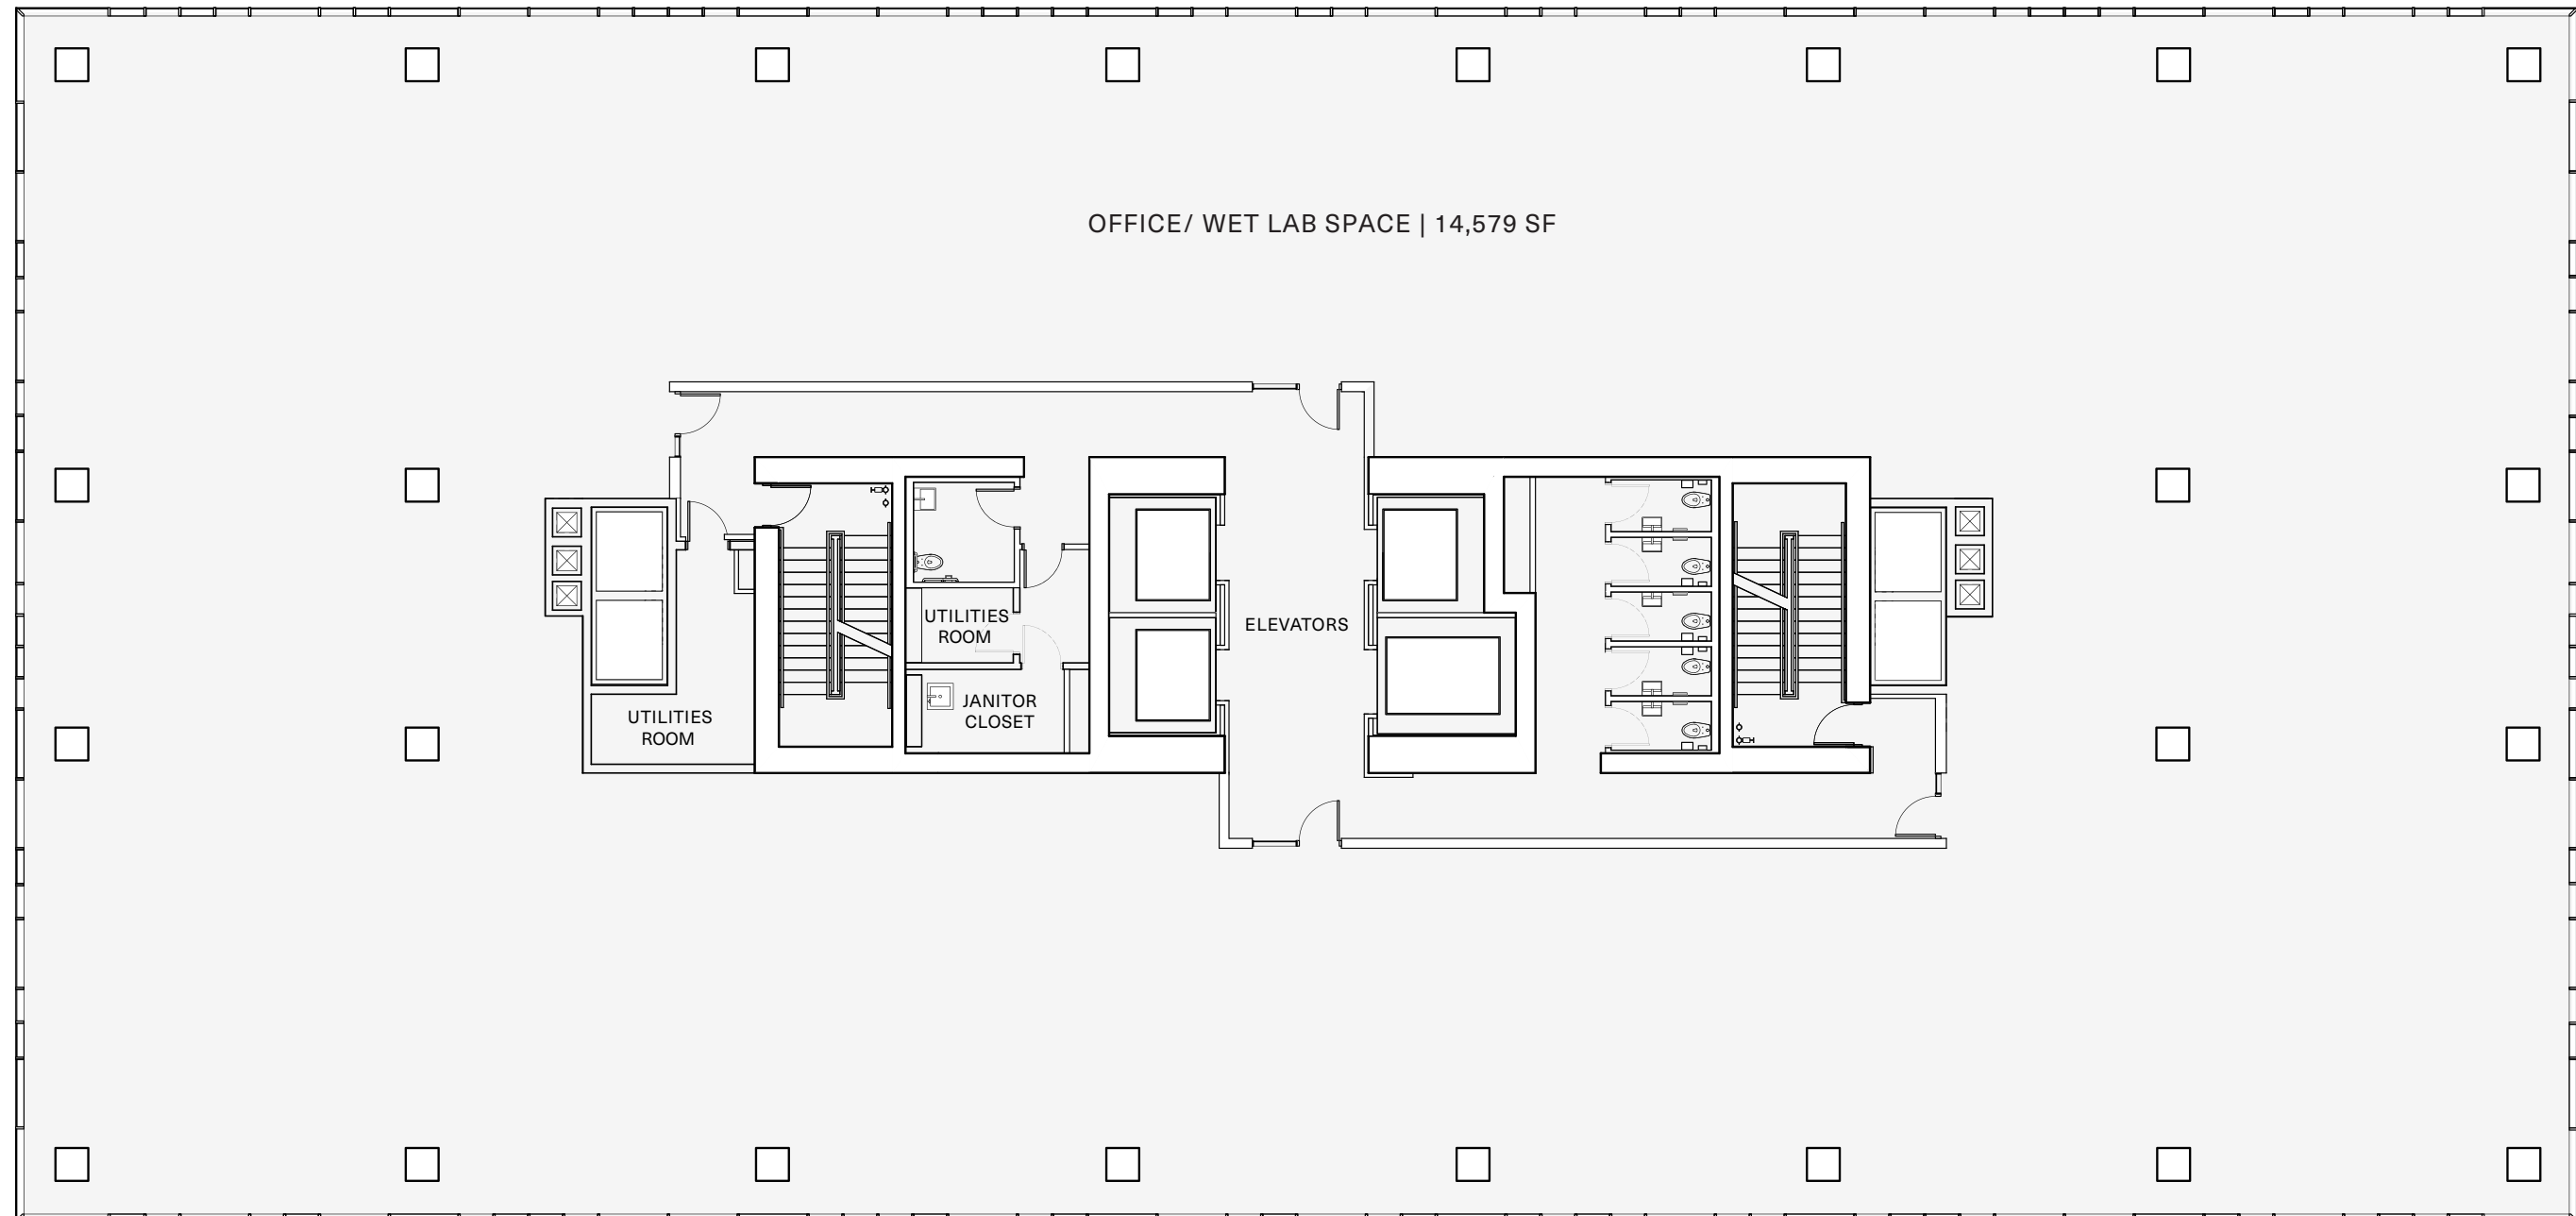

TEF4

UBC Tech
District

Floor 9

17,786 SF

Dimension, size and specifications are approximate and subject to change without notice.