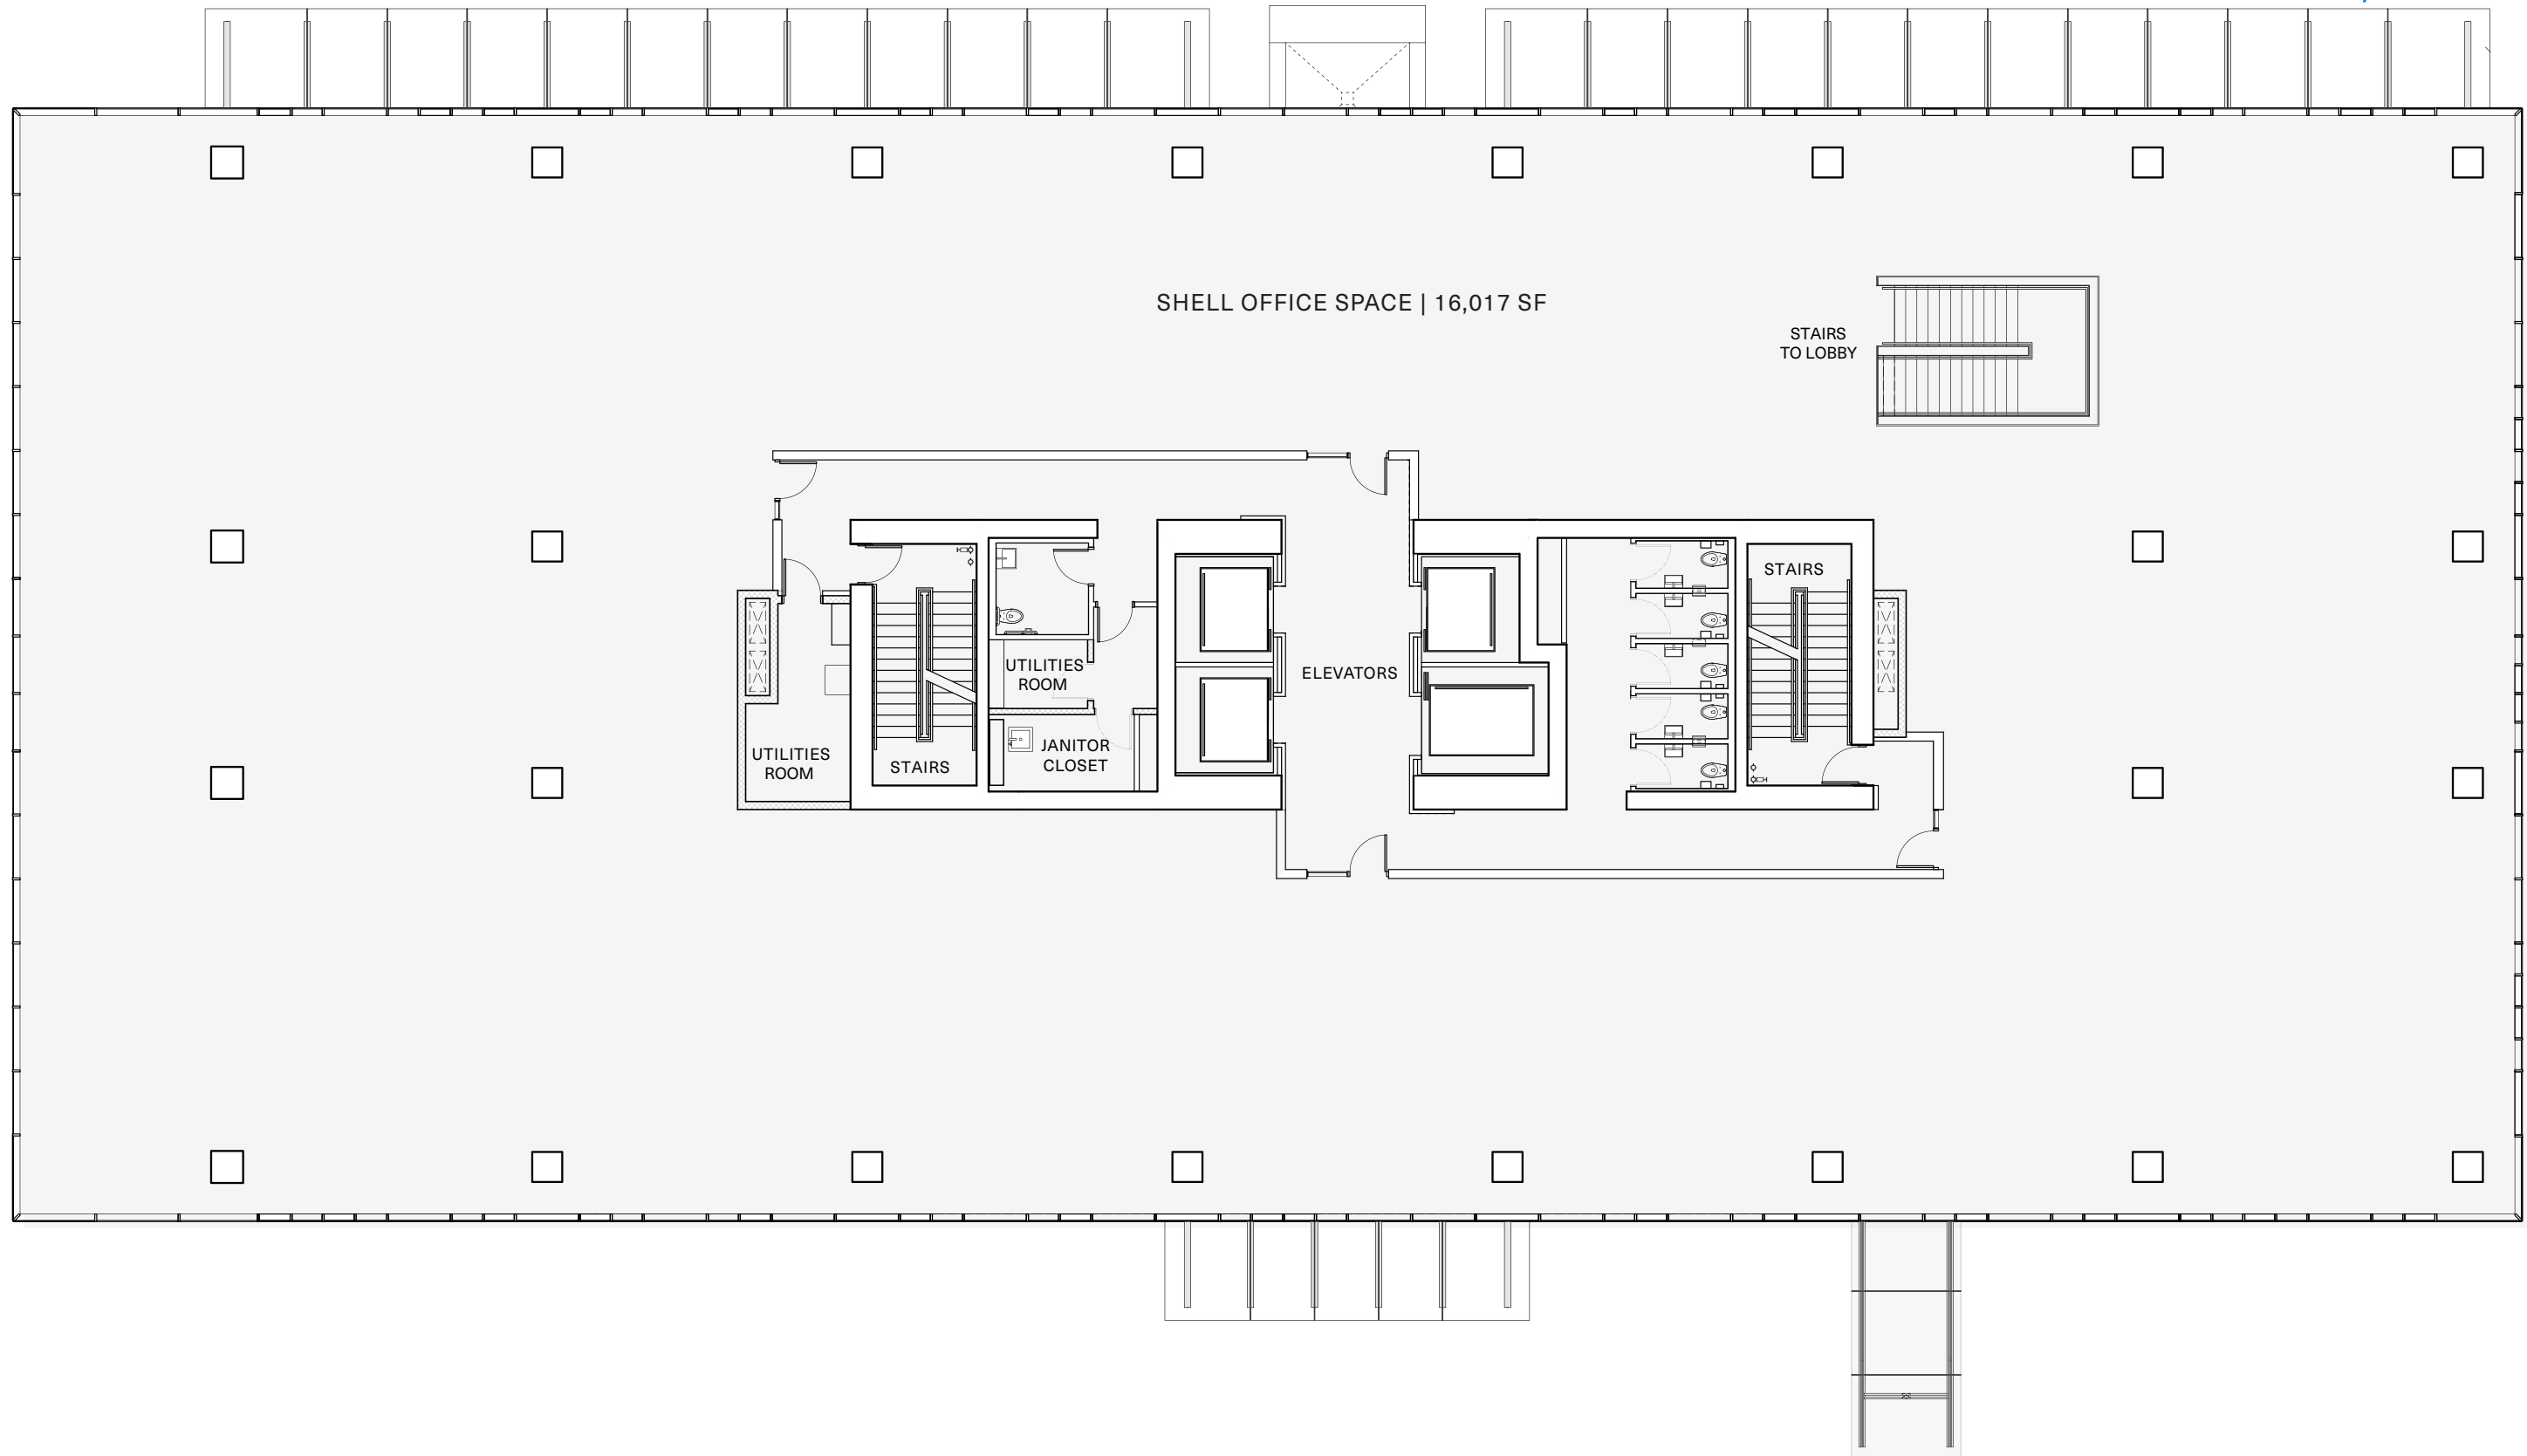

TEF4

UBC Tech
District

Floor 2

19,220 SF

Dimension, size and specifications are approximate and subject to change without notice.