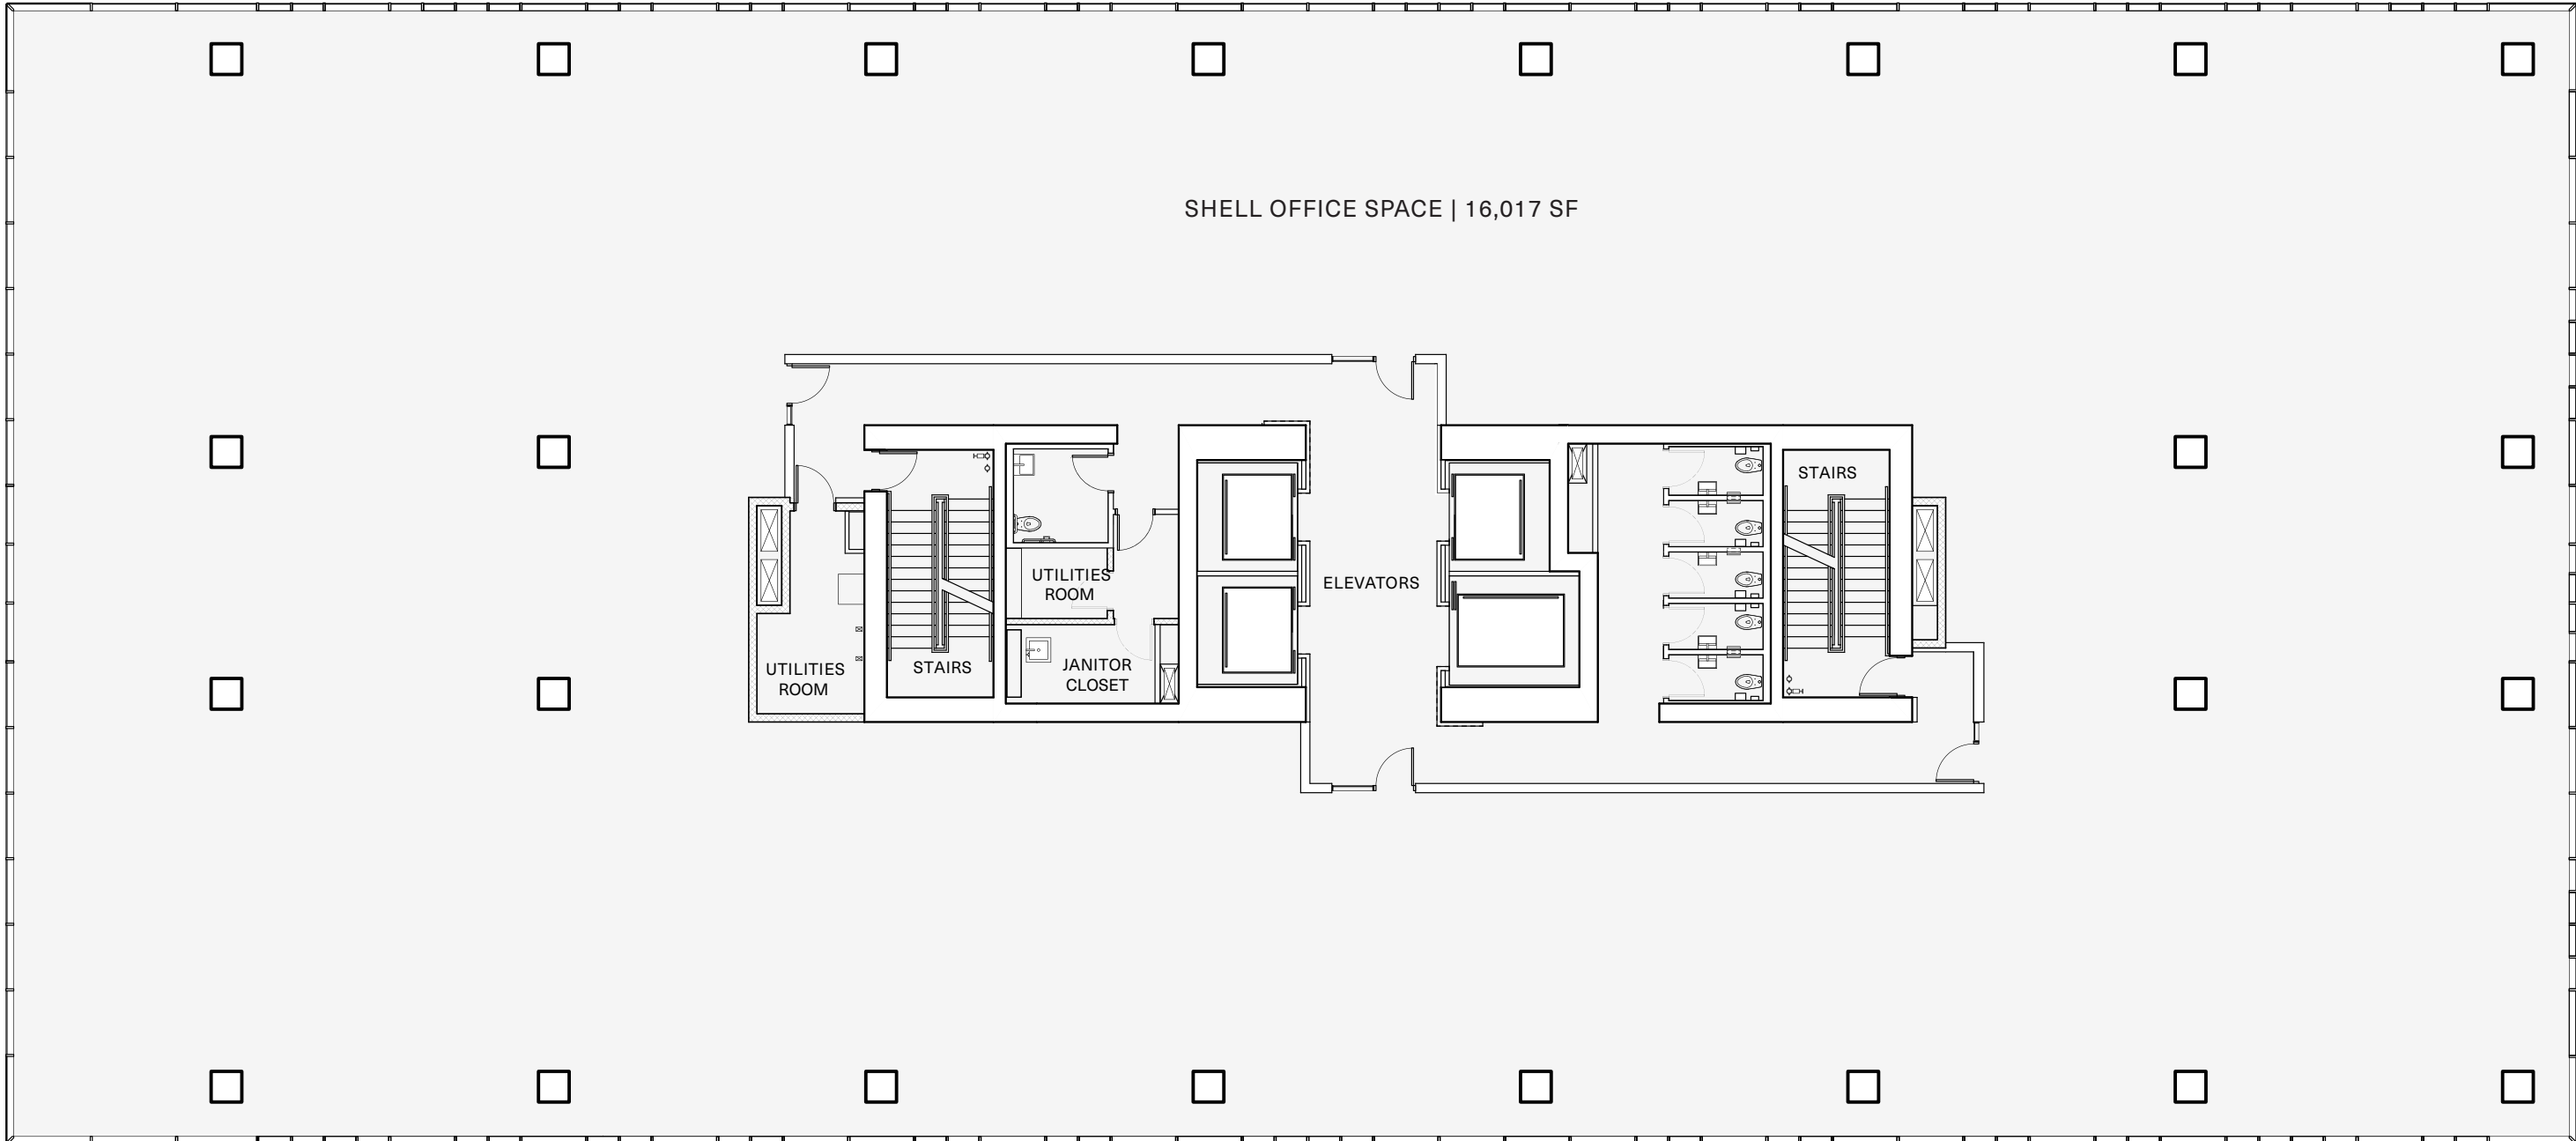

**TEF4**

UBC Tech  
District

**Floor 3**

19,220 SF

Dimension, size and specifications are approximate and subject to change without notice.