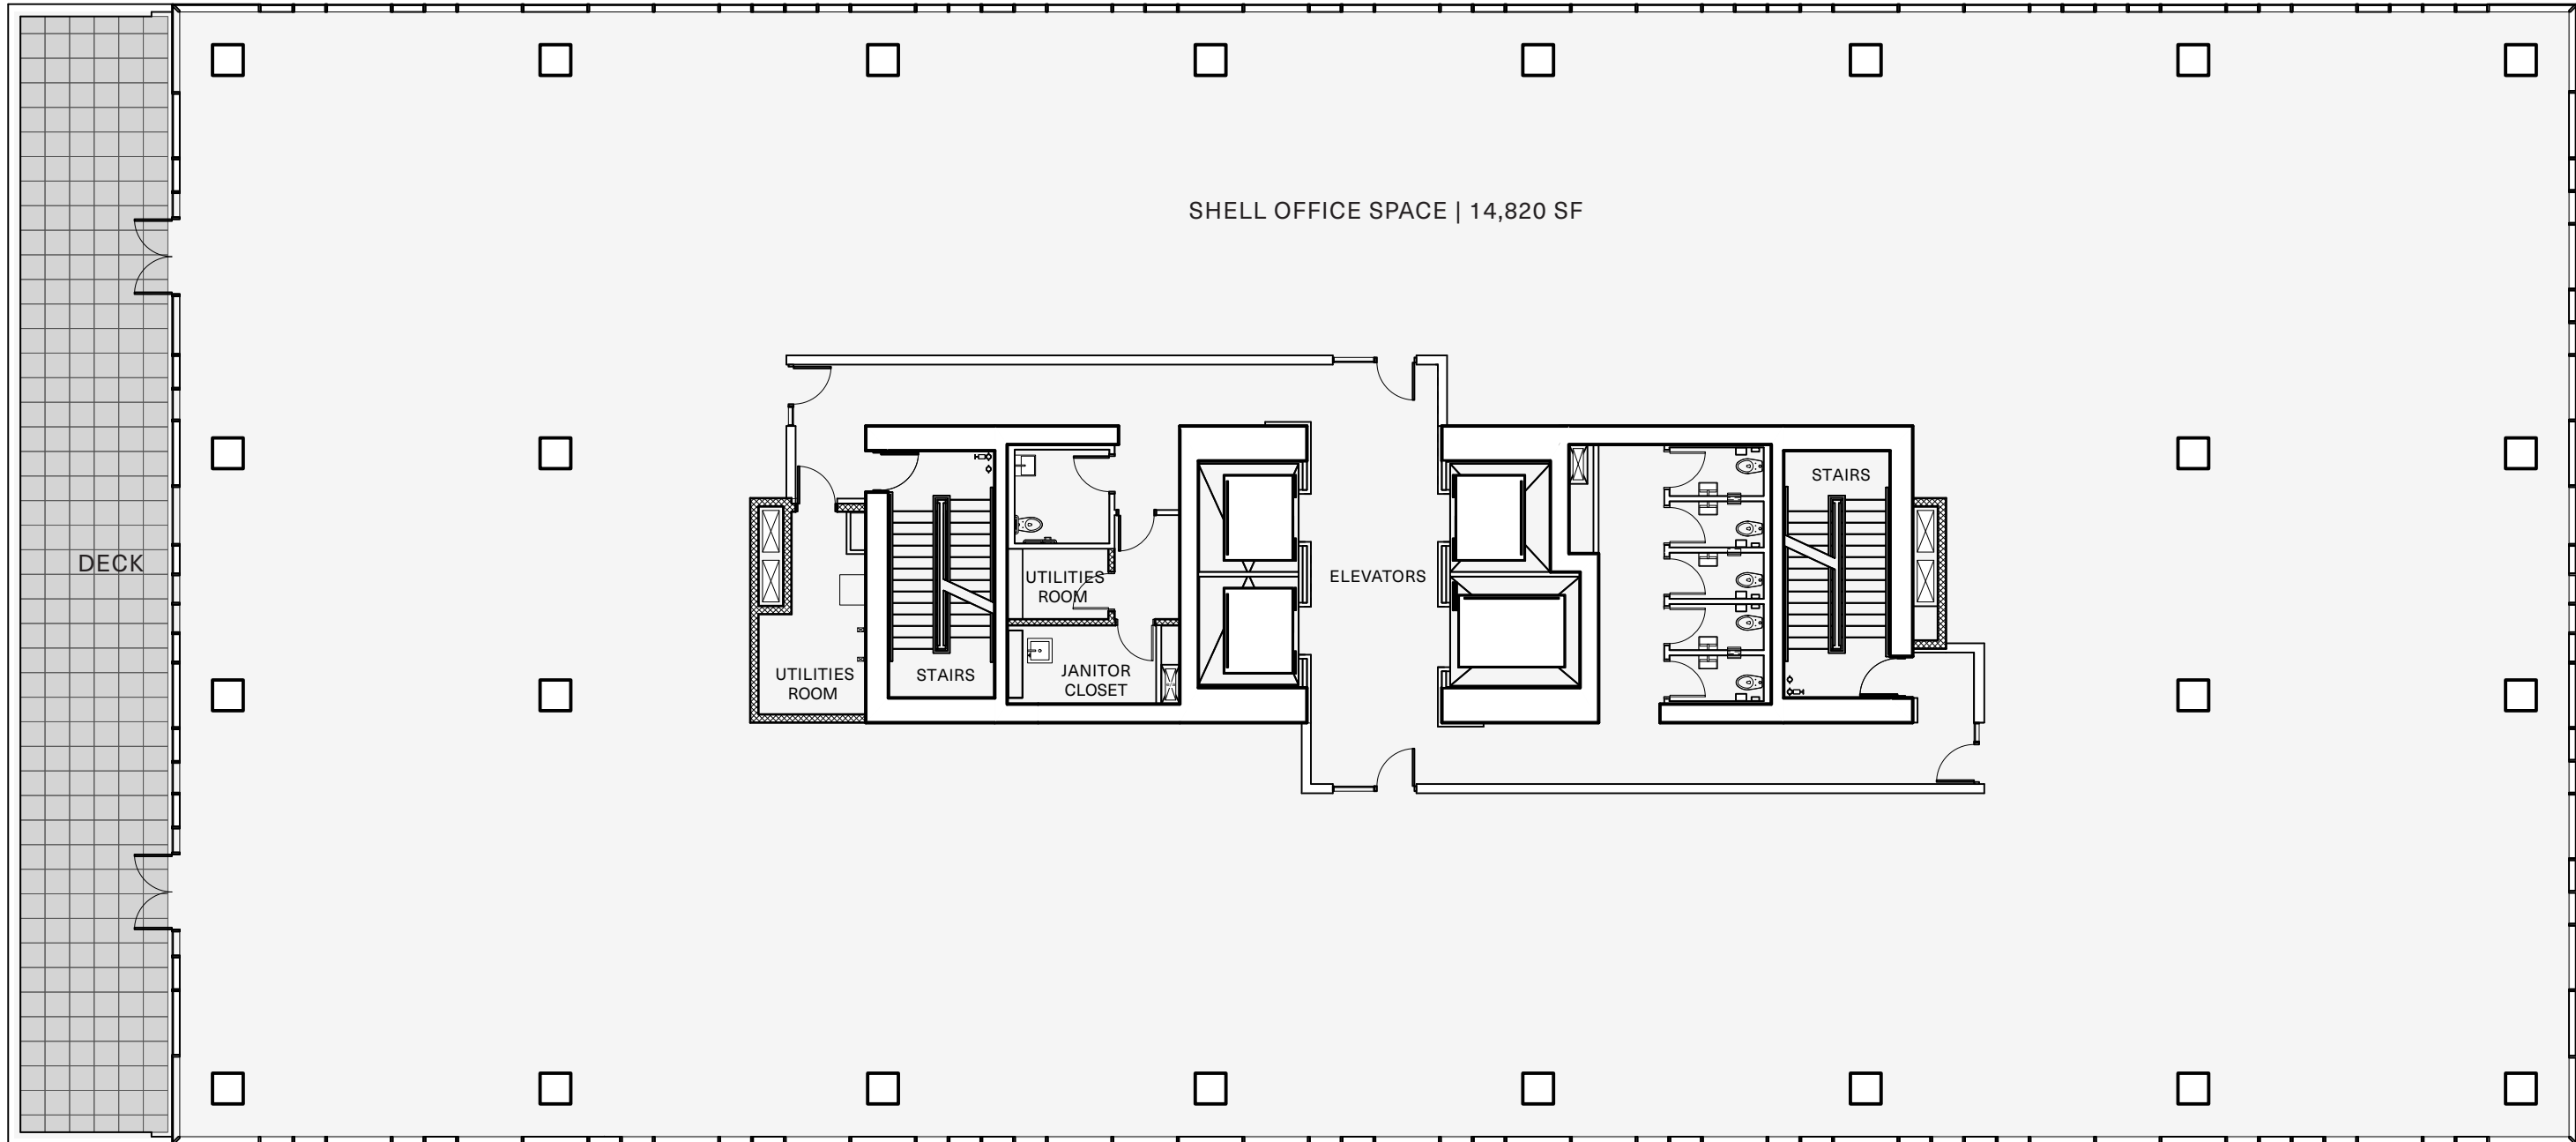

TEF4

UBC Tech
District

Floor 5

17,779 SF

Dimension, size and specifications are approximate and subject to change without notice.