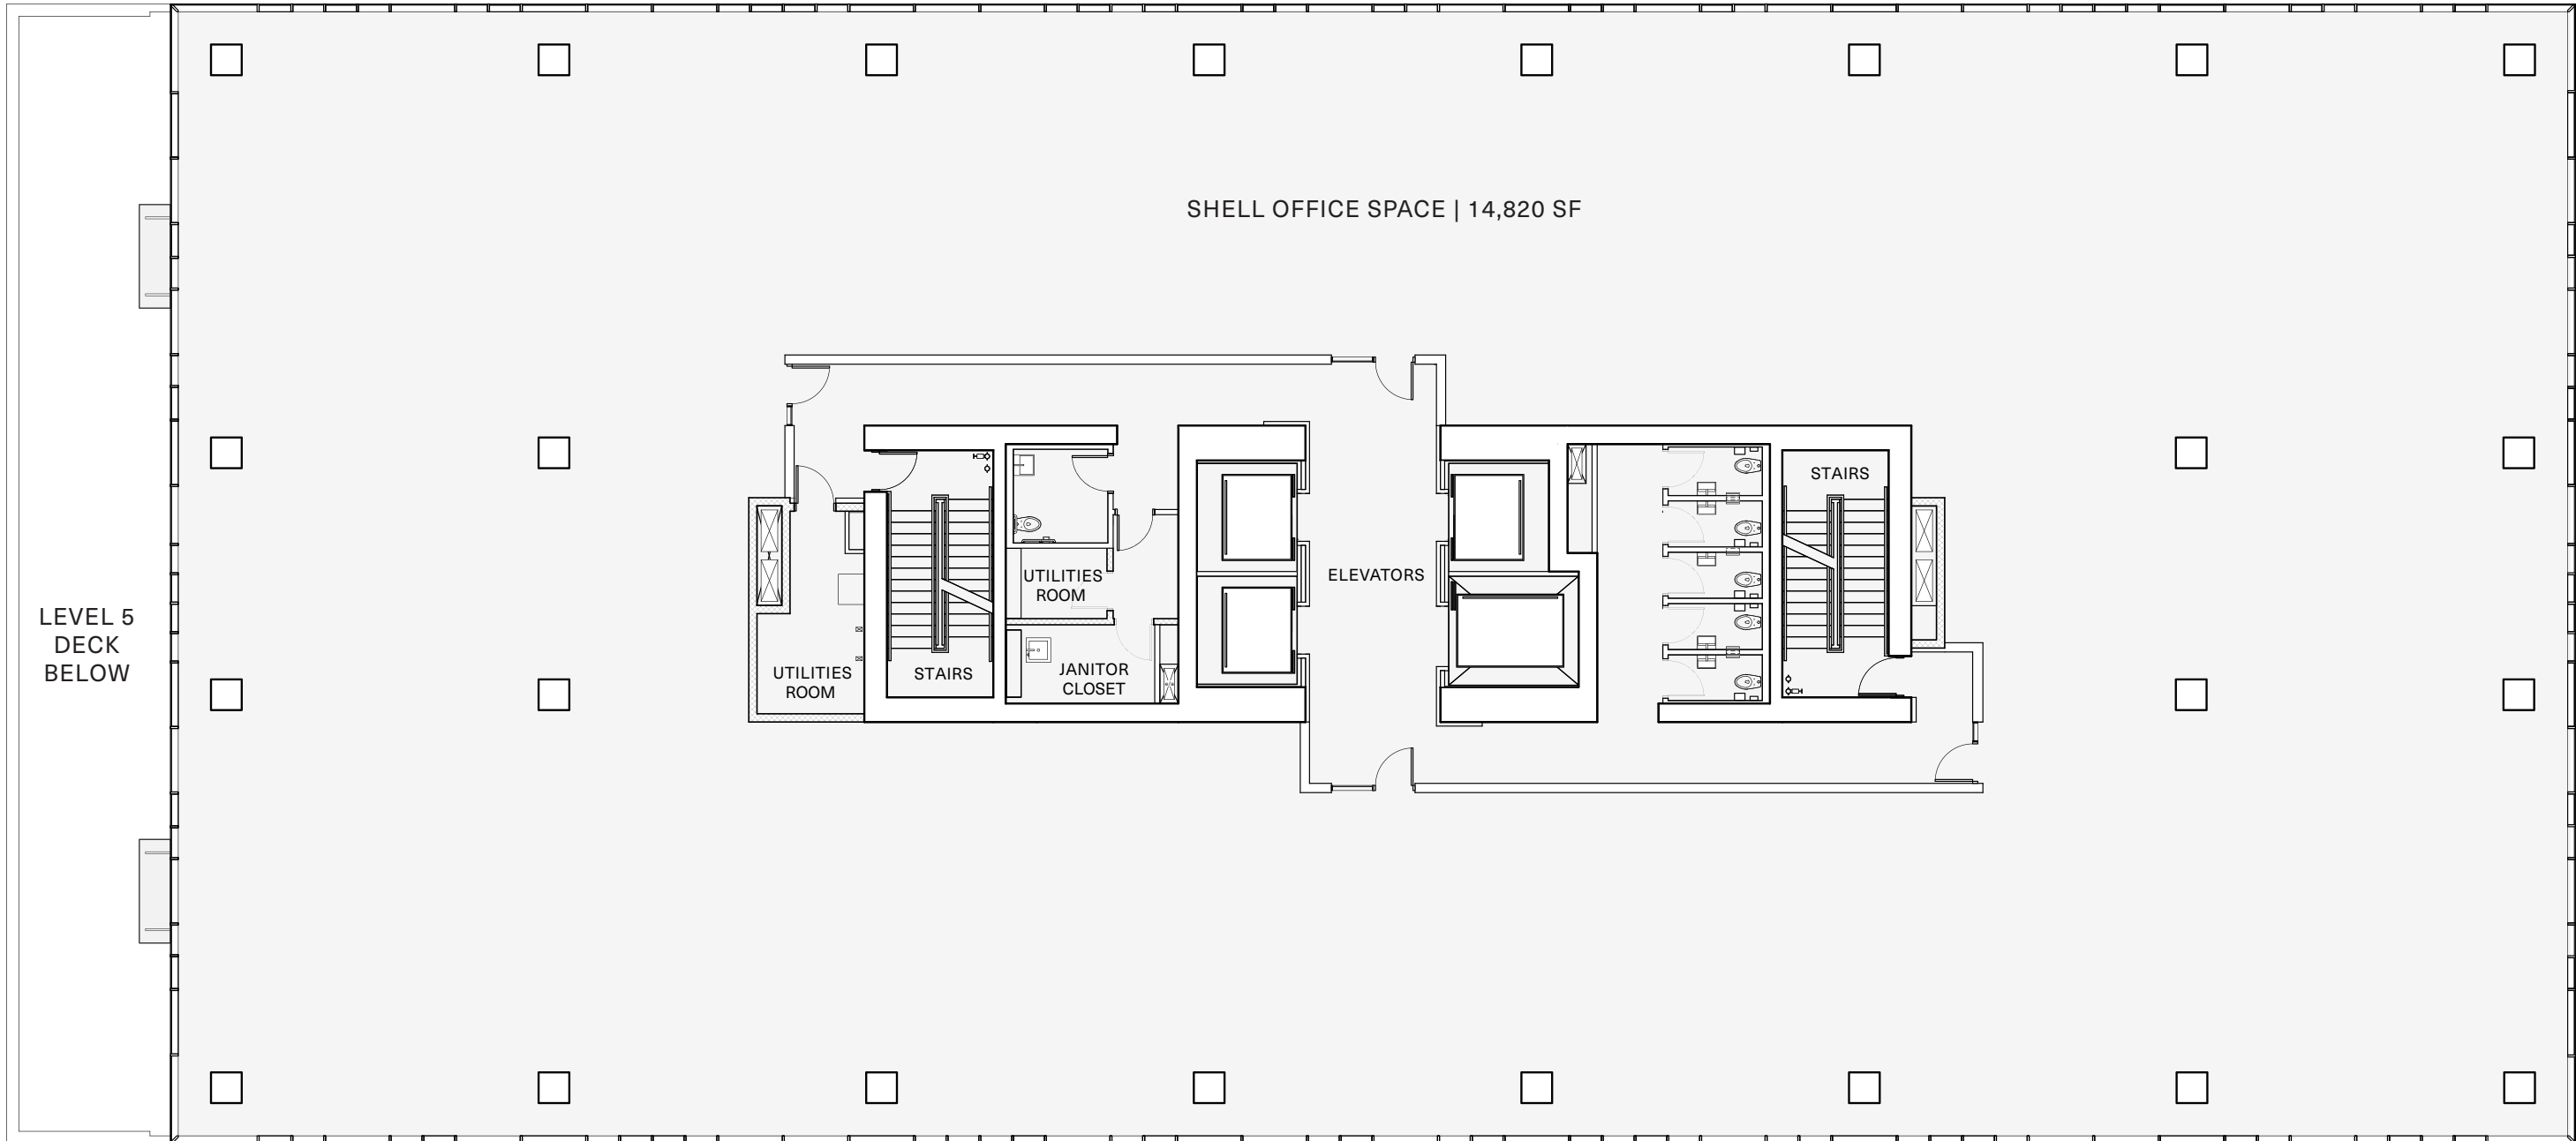

**TEF4**

UBC Tech  
District

**Floor 6**

17,779 SF

Dimension, size and specifications are approximate and subject to change without notice.